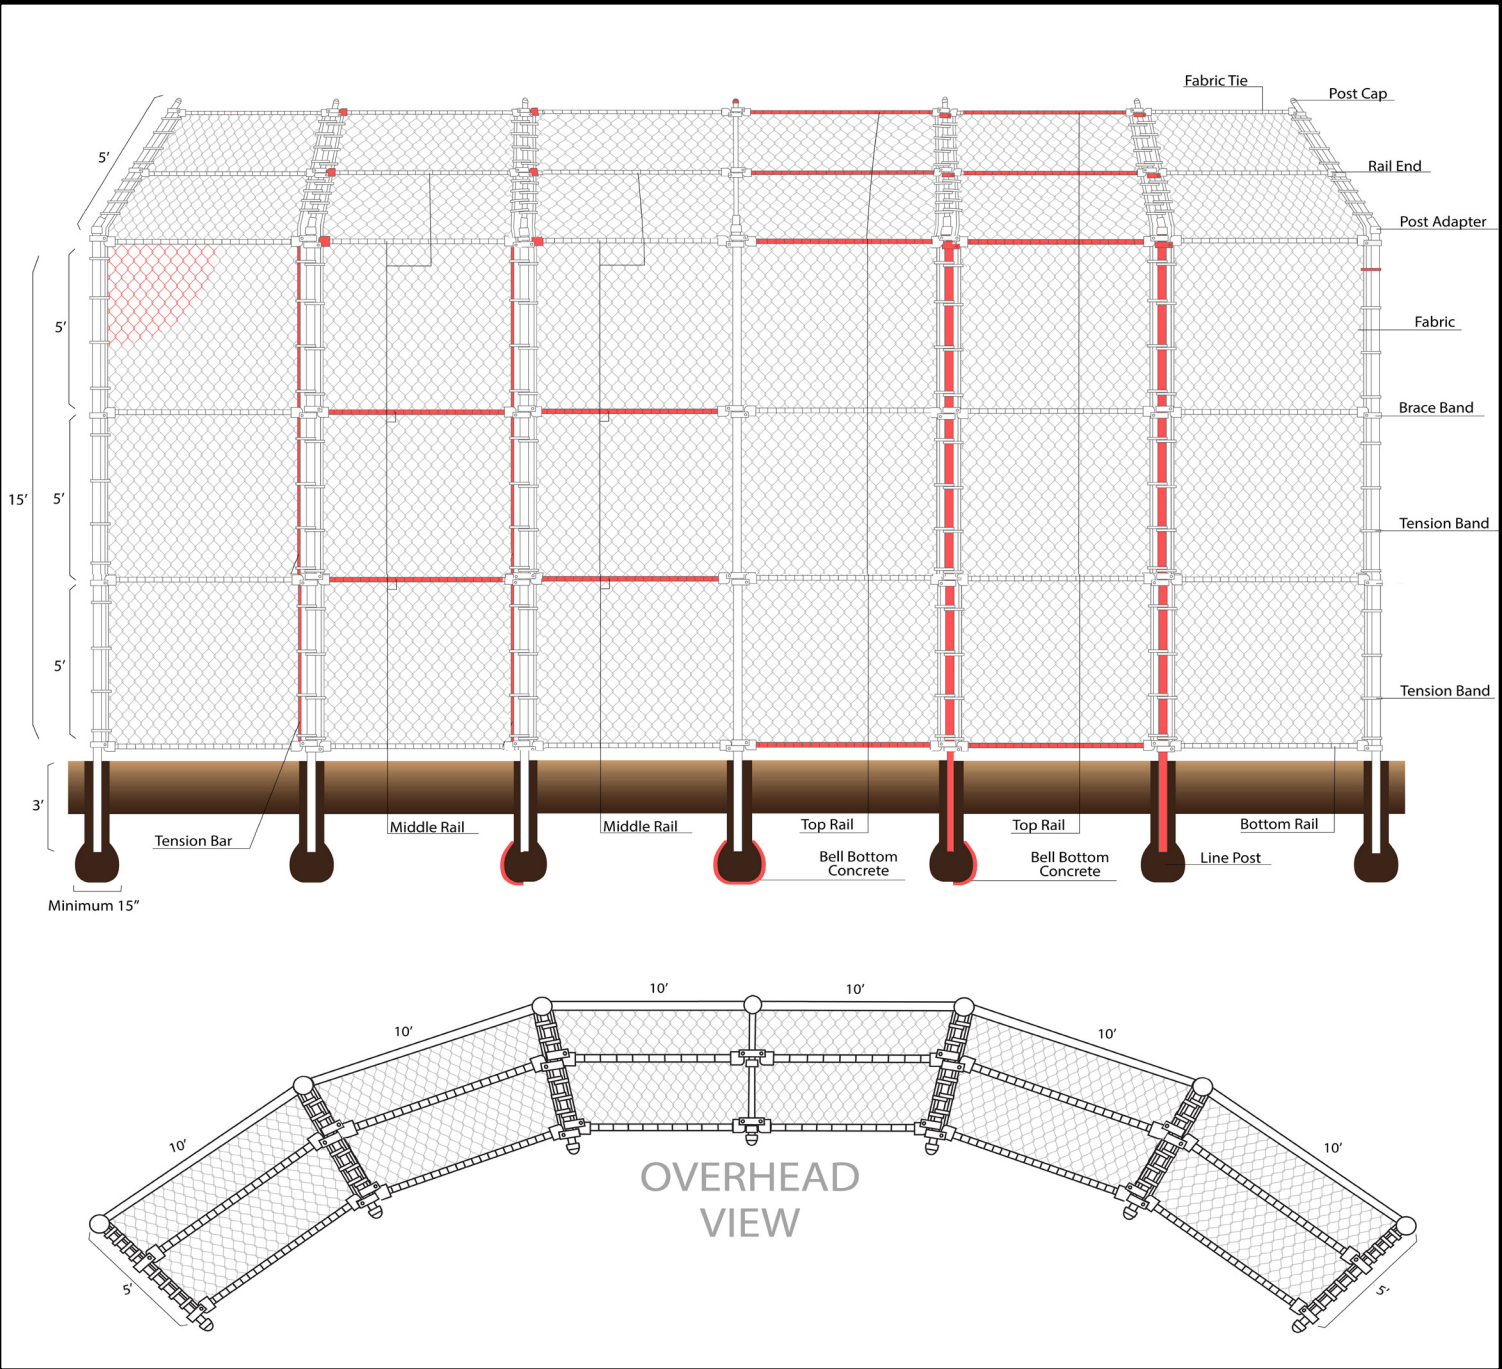

Baseball Fence Backstop Kit Specifications

Baseball Fence Backstop Kit 15' High x 20' Wide x 20' Wings with Canopy

SKU: BCKST-UC-20X20X20X15

Height	15'
Center Panel Length	20'
Left Wing Length	20'
Right Wing Length	20'
Total Length	60'
Canopy Width	5'
Material	Galvanized Steel